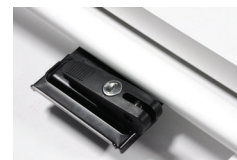

ACUDA II

ROOF BIKE HOLDER

Applies to:

50182 Acuda II Silver

50183 Acuda II Black

Accessories

CODE	PRODUCT NAME	IU
50170	Bike holder locked knob	Pcs.
50590	Adjustable wall bike holder	Pcs.

Spare parts

CODE	PRODUCT NAME	IU
50657	Wheel trough toothed strap	Pcs.
50652	Front base Acuda II Black	Pcs.
50670	Front base Acuda II Silver	Pcs.
50653	Rear base Acuda Sprint Plus + Acuda II Black	Set
50675	Rear base Acuda Sprint Plus + Acuda II Silver	Set
50673	Wheel trough I	Set
50674	Wheel trough II	Set
50530	Grip support Acuda II Black	Set
50529	Grip support Acuda II Silver	Set
50579	Lever hook Acuda Black	Set
50578	Lever hook Acuda Silver	Set
50671	Profile cover complete Acuda II	Pcs.
50580	Barrel set Acuda	Set

50675